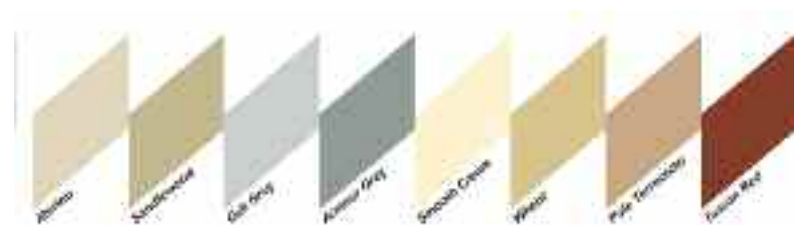

EasySHED® has the colour solution for any shed, choose from any of these 25 colour options including zinc. You can also choose a roof colour different from your wall colour! This is ideal when you are wishing to match your home roof colour and your home wall colour. There are a total of 625 different roof and wall colour options. The choice is yours!

Inspirational COLOURS

The diversity of the Australian landscape has provided the inspiration for the selection of 25 colours which includes zinc-aluminium finish.

EasySHED® PANELplus® Gable roof Sheds

BONUS ANCHORS